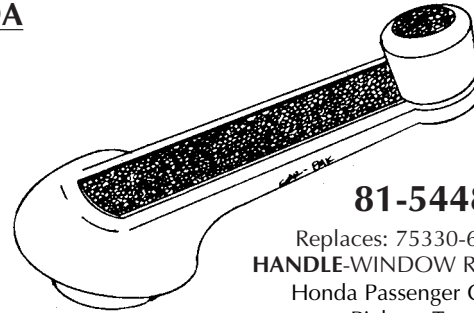

81-5448
Replaces: 75330-679-010
HANDLE-WINDOW REGULATOR
Honda Passenger Cars and
Pick-up Trucks
UNIT PACKAGE 6

Window Regulator Handle

HYUNDAI - EXCEL